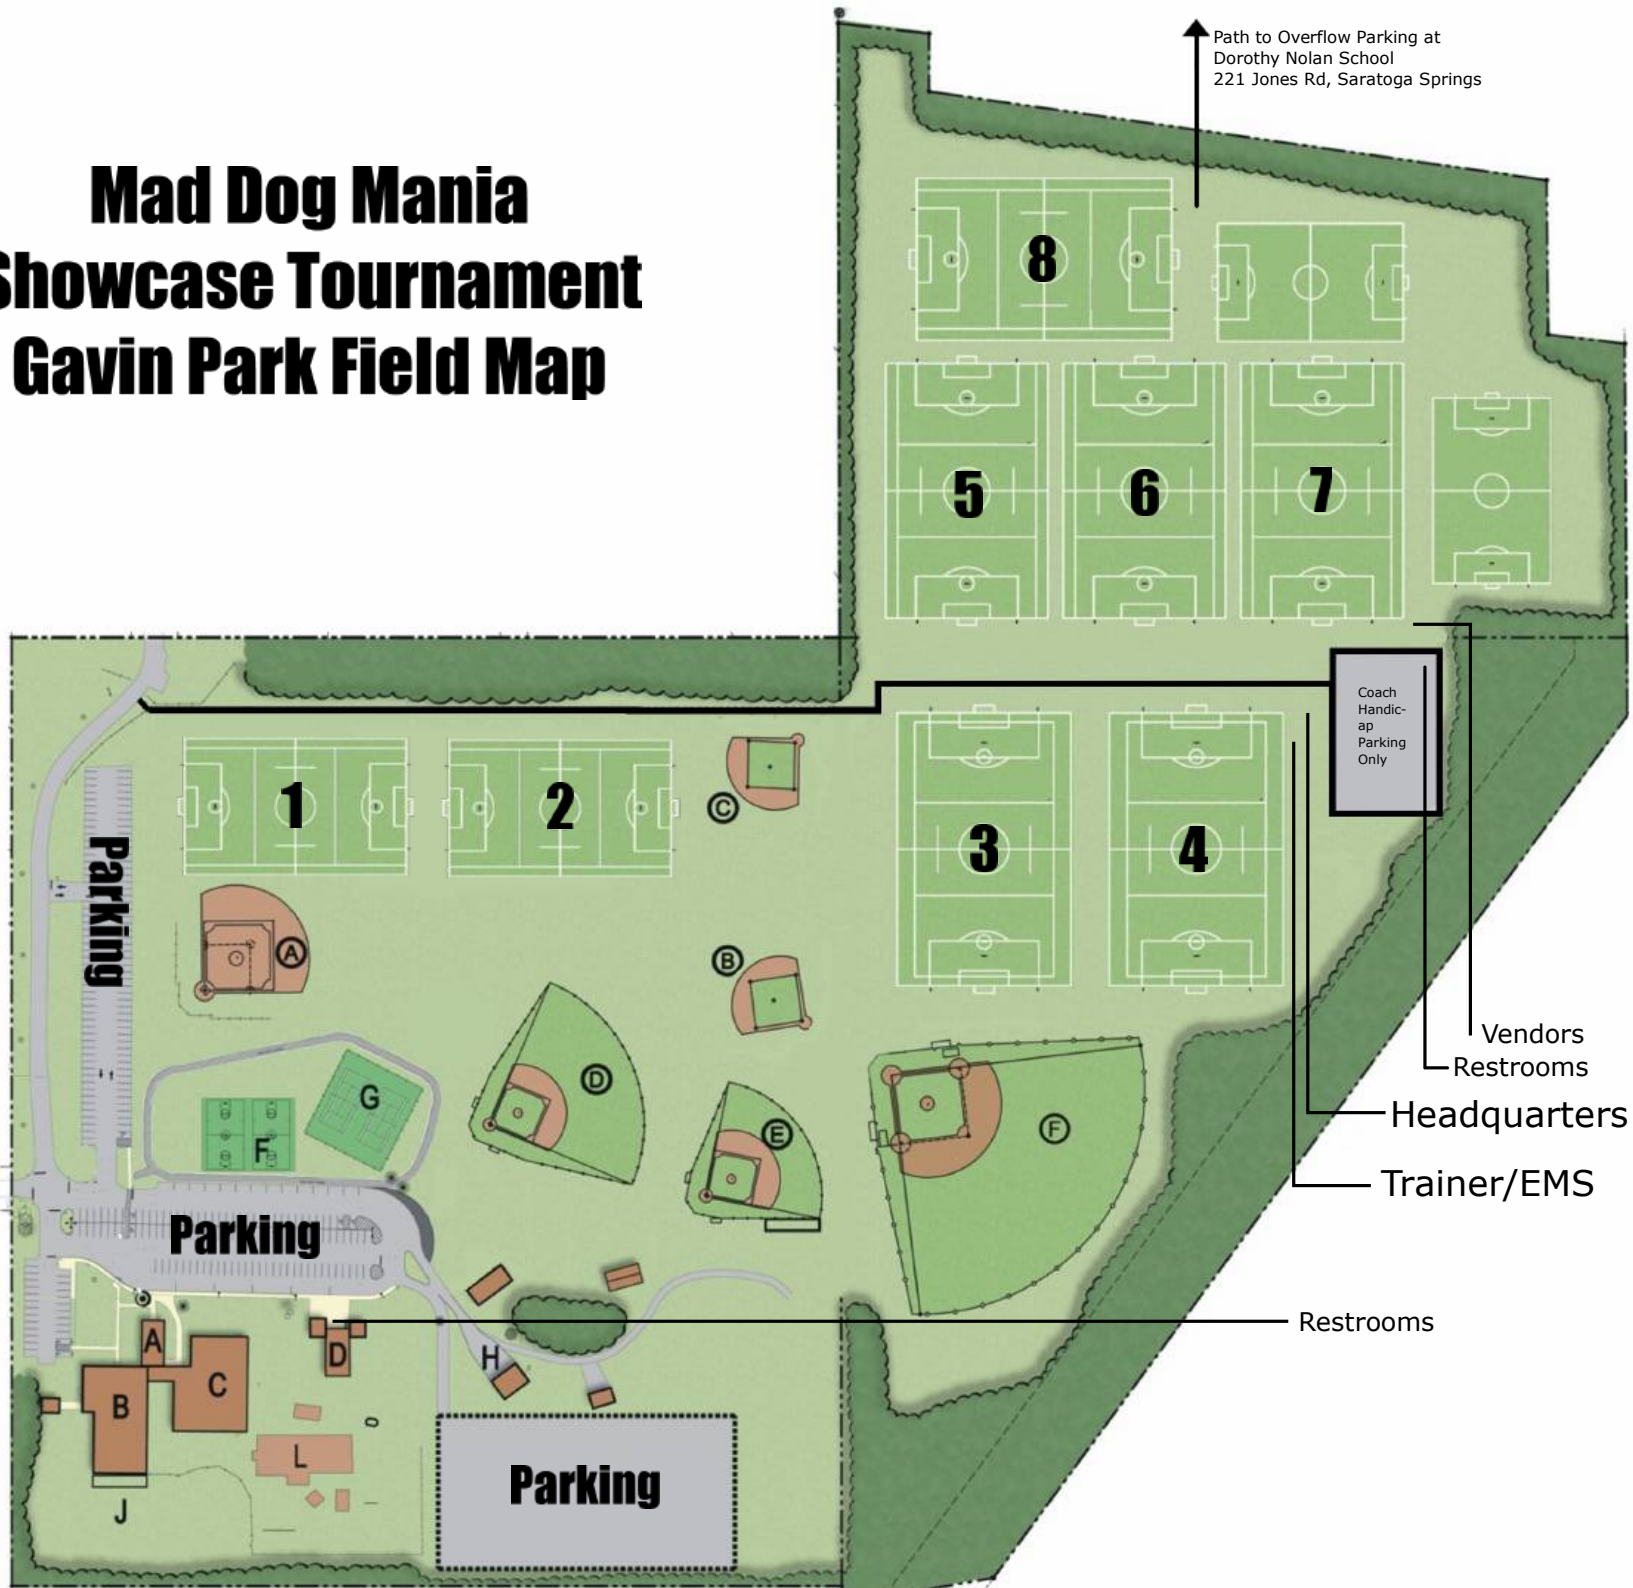

Mad Dog Mania Showcase Tournament Gavin Park Field Map

↑ Path to Overflow Parking at
Dorothy Nolan School
221 Jones Rd, Saratoga Springs

Coach
Handicap
Parking
Only

Vendors
Restrooms

Headquarters

Trainer/EMS

Restrooms